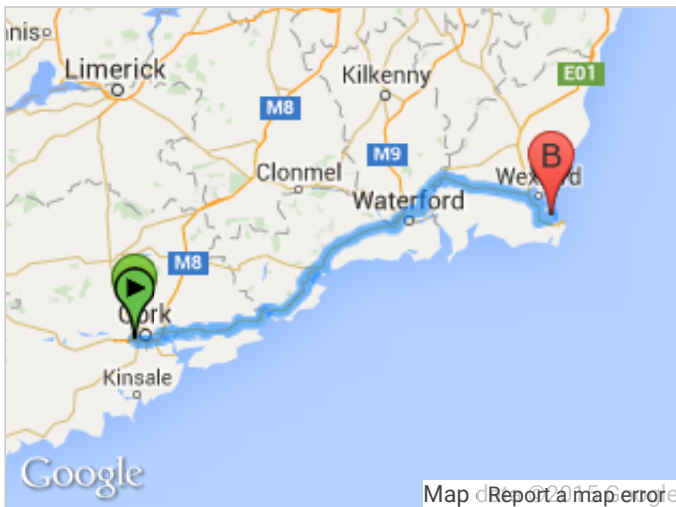

Route Planner

From Cork Institute of Technology, Rossa Avenue, Co. Cork, Ireland, **to** Rosslare, Co. Wexford, Ireland,

Distance: 198.35 Show Distances in Miles | **Time:** 2 hr 36 min

Directions	Distance
1. Start: Head east	0
2. At the roundabout, take the 3rd exit onto Rossa Ave	0.18
3. Continue onto Melbourn Rd	0.78
4. Turn left onto Curraheen Rd	1.18
5. Turn right onto Hawke's Rd	1.39
6. Turn right onto Waterfall Road	1.57
7. Slight left onto Bandon Road	1.69
8. At Bandon Rd Roundabout , take the 1st exit	1.92
9. At Sarsfield Rd Roundabout , take the 3rd exit onto the N40 ramp	3.1
10. Merge onto N40	3.57
11. At the roundabout, take the 3rd exit onto the N25 ramp to Rosslare/Waterford	13.46
12. Keep right , follow signs for N25/Rosslare/Waterford	13.84
13. Continue onto N25	14.05
14. At Lake View Roundabout , take the 2nd exit and stay on N25	29.54
15. At Rincrew Roundabout , take the 2nd exit and stay on N25	55.37
16. At Youghal Rd Roundabout , take the 1st exit and stay on N25	80.09
17. At The Spring Roundabout , take the 3rd exit and stay on N25 Go through 2 roundabouts	80.91
18. At Shandon Roundabout , take the 2nd exit and stay on N25	82.44
19. At Strandside Roundabout , take the 2nd exit and stay on N25	82.75
20. At Coolagh Rd Roundabout , take the 1st exit onto Coolagh Rd/N25	83.19